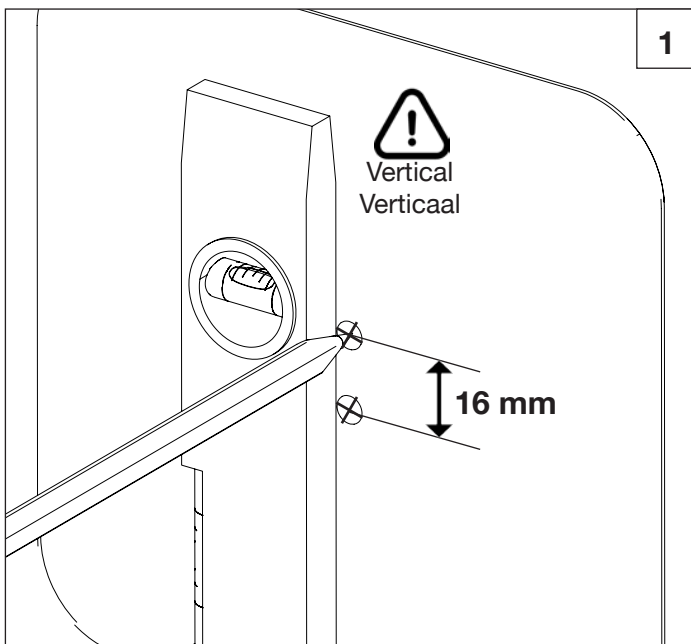

Retro

rvb[®]
Innovation since 1935

6220.11.07

Porte-serviette
Handdoekdrager
Towel holder

RA0.V01