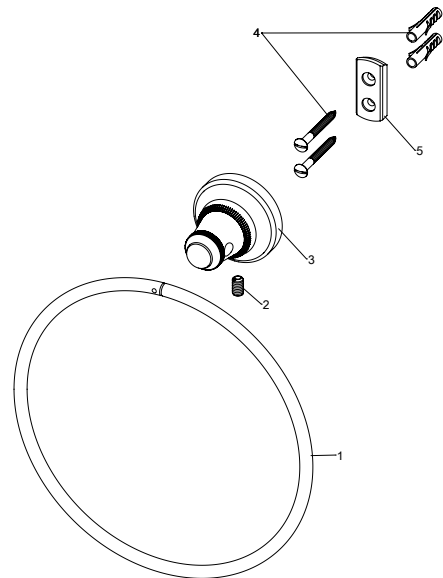

Retro

rvb[®]
Innovation since 1935

6220.11.07

Porte-serviette
Handdoekdrager
Towel holder

RA0.V01