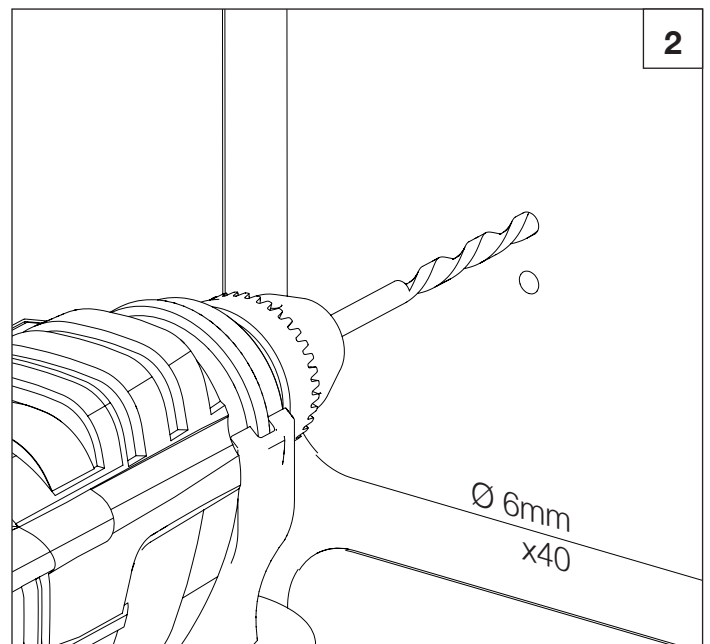

Retro

rvb[®]
Innovation since 1935

6220.11.07

Porte-serviette
Handdoekdrager
Towel holder

RA0.V01